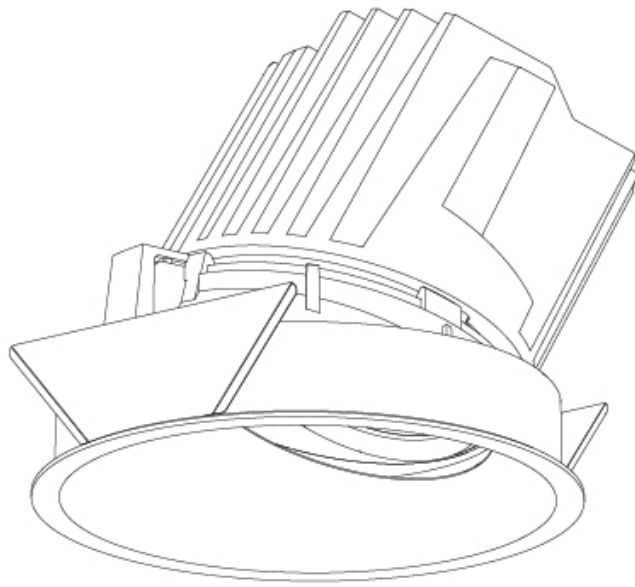

BIONIQ ROUND WALLWASH RECESSED

A35338-

PROJECT	_____
TYPE	_____
SPECIFIER	_____
QUANTITY	_____
DATE	_____