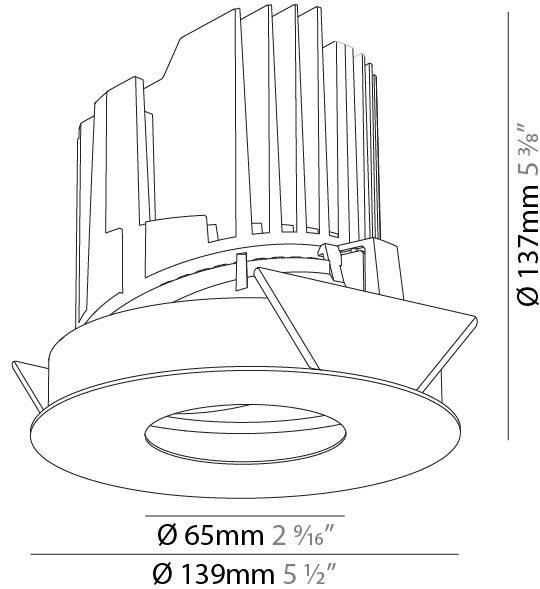

GENERAL

Series: Bioniq
 Subseries: Bioniq Round Pinhole
 Brand: Prolicht
 Division: Architectural
 Mounting Type: Recessed
 Mounting Location: Ceiling
 Subcategory: Downlight

PHYSICAL

Shape: Round
 Diameter (mm): 139
 Diameter (in): 5 1/2
 Height (mm): 126
 Height (in): 4 15/16
 Ceiling Thickness (mm): 10 / 12.5 / 15
 Ceiling Thickness (in): 3/8 or 1/2 or 9/16
 Min. Recessing Depth (mm): 140
 Min. Recessing Depth (in): 5 1/2
 Light Distribution: Adjustable / Downlight
 Weight (kg): 0.86
 Weight (lbs): 1.9
 Fixture Finish: SSR / BKV / CWI / CRY / HAB / UFT / ITA / RUA / FTG / MYG / LOD / PUS / FRO / FUP / KIA / POP / BLS / SPG / MEY / GOH / GUM / CHC / COM / ABZ / JAG / OBR / MOS / ROR
 Fixture Material: Aluminum Die Cast
 Cut-out Measurements: 130mm / 5 1/8"

OPTICAL

Reflector°: 10
 Adjustability: Rotational 355°; Tilt 30°

RATINGS AND CERTIFICATIONS

Certified By: Certified for North American Standards
 IP rating: IP20

PROJECT	_____
TYPE	_____
SPECIFIER	_____
QUANTITY	_____
DATE	_____