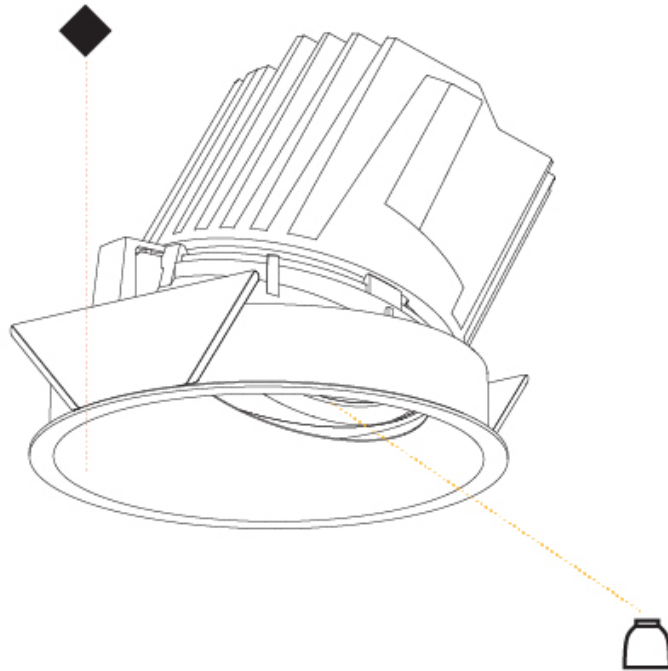

BIONIQ ROUND WALLWASH RECESSED

A35341-

PROJECT	_____
TYPE	_____
SPECIFIER	_____
QUANTITY	_____
DATE	_____